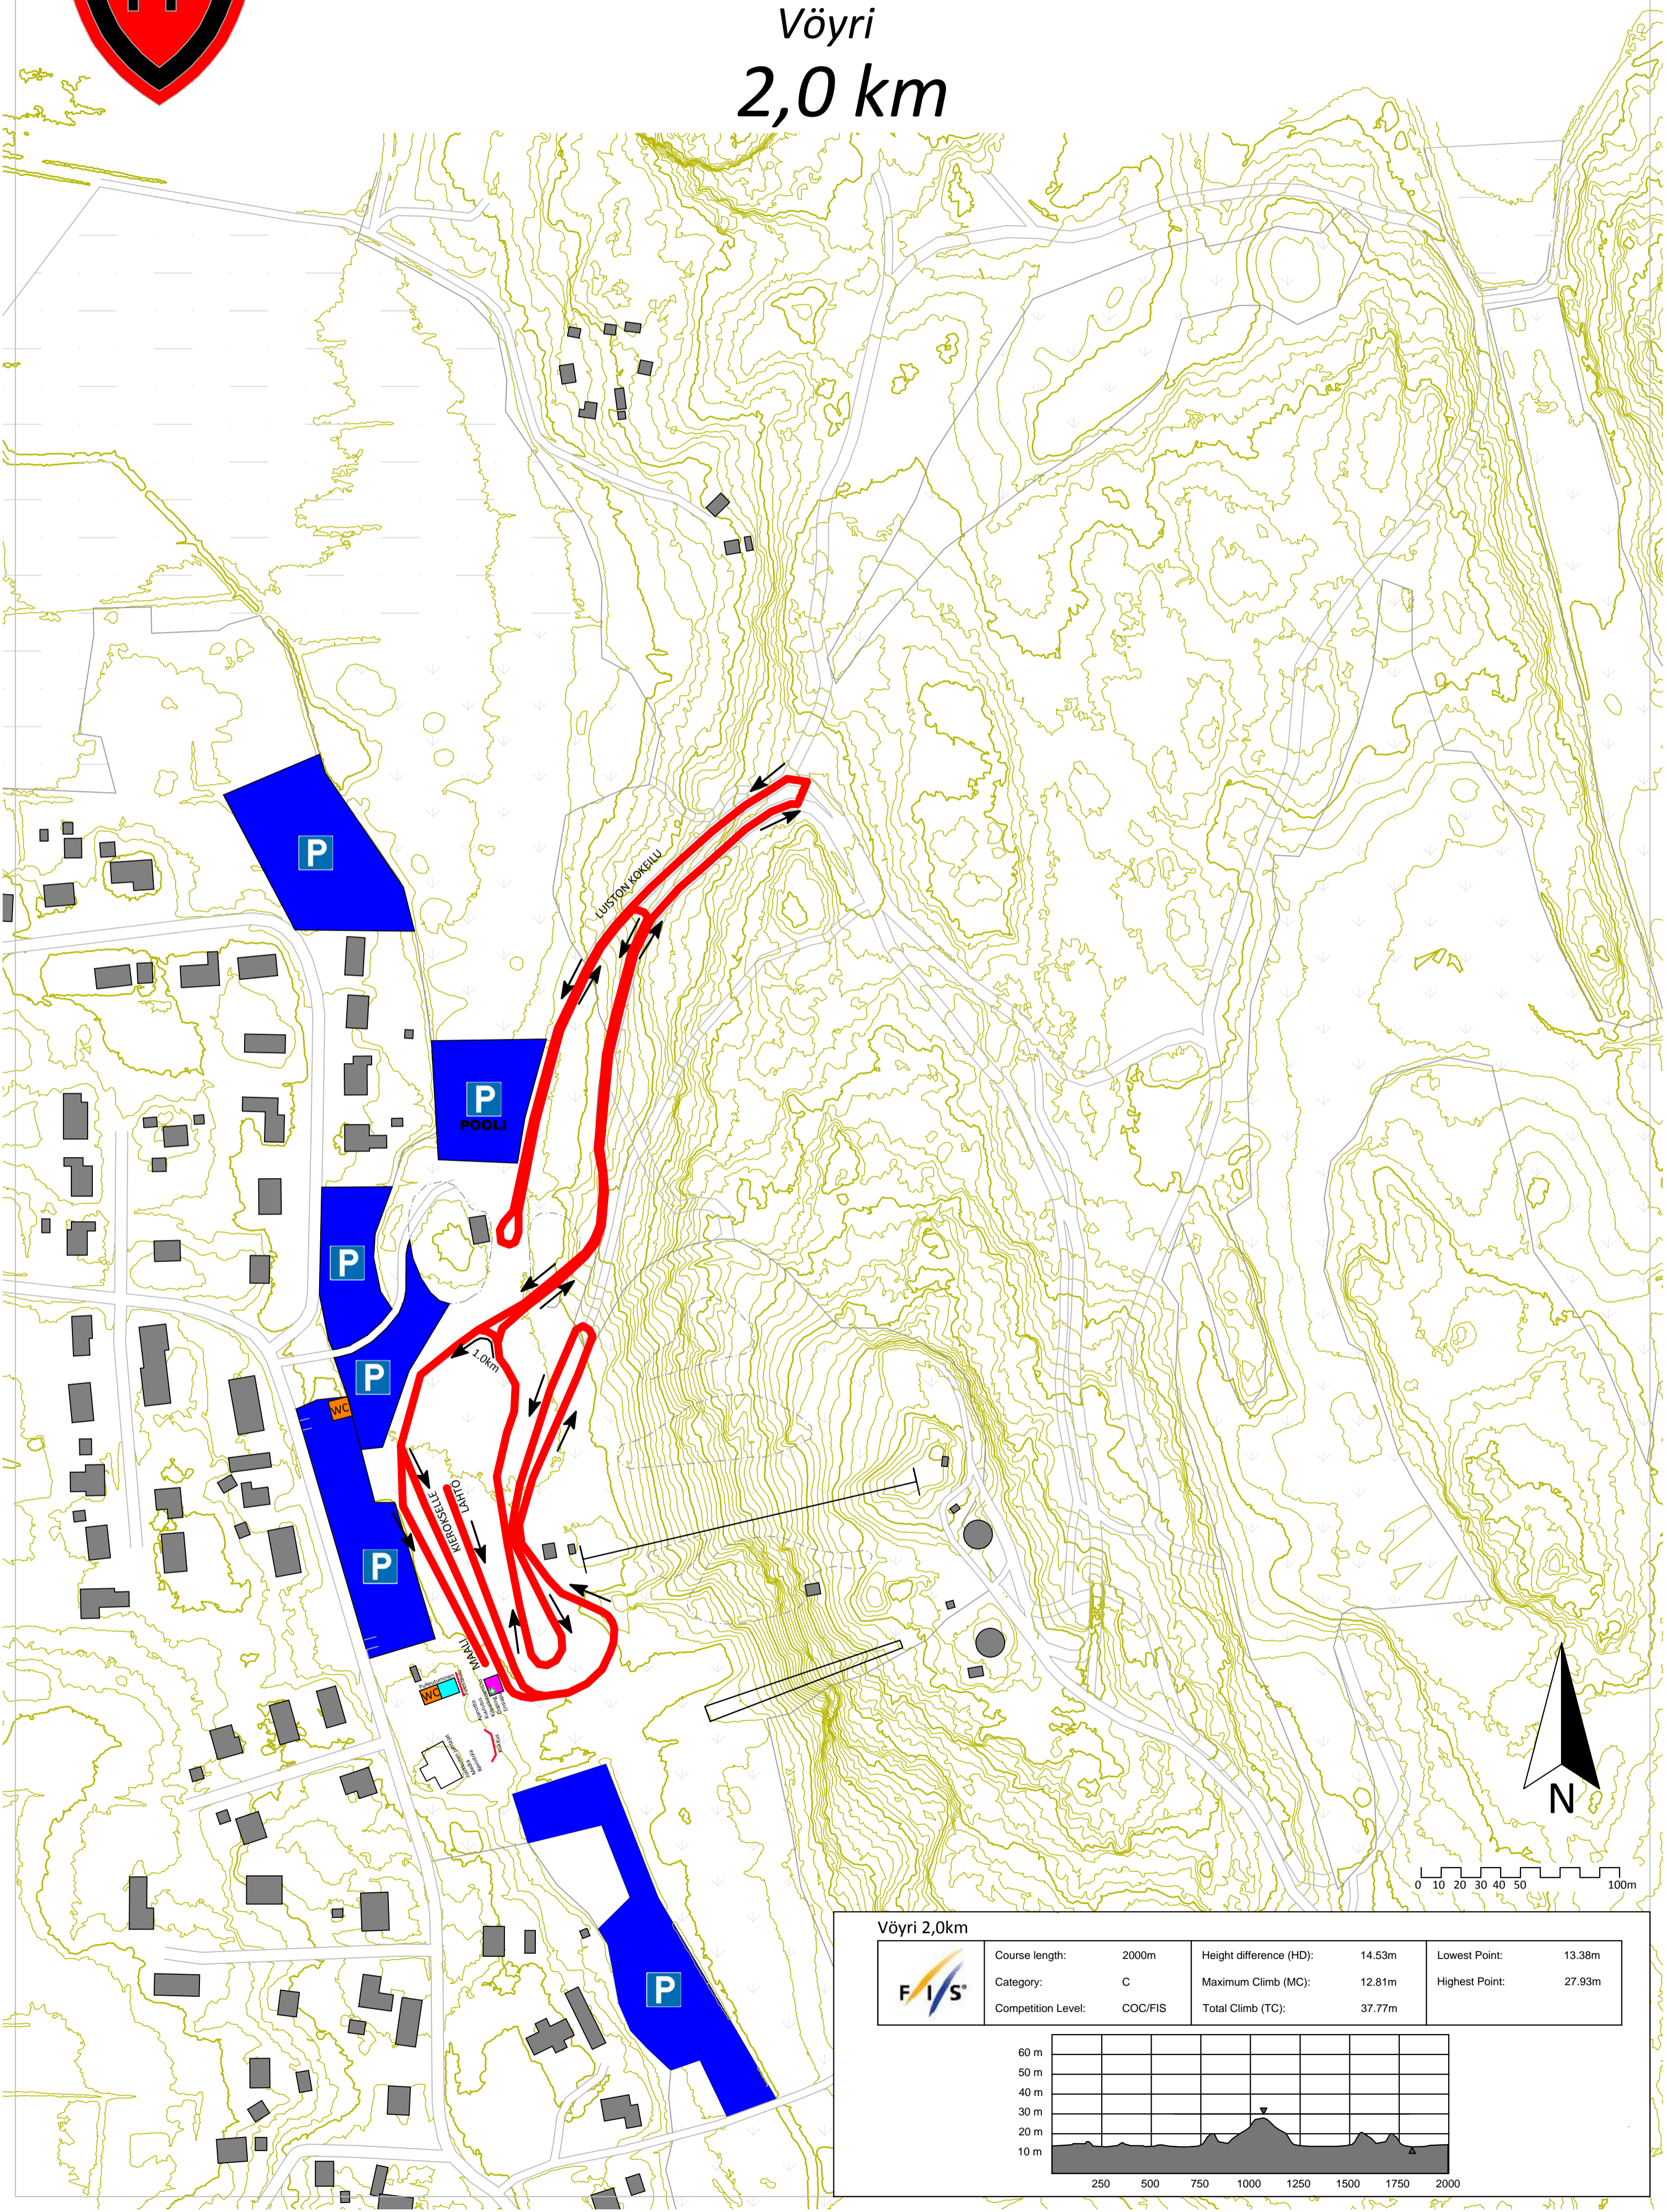

VÖRÅSPELEN / VÖYRIN KISAT

Vöyri
2,0 km

Vöyri 2,0km

	Course length:	2000m	Height difference (HD):	14.53m	Lowest Point:	13.38m
	Category:	C	Maximum Climb (MC):	12.81m	Highest Point:	27.93m
	Competition Level:	COC/FIS	Total Climb (TC):	37.77m		