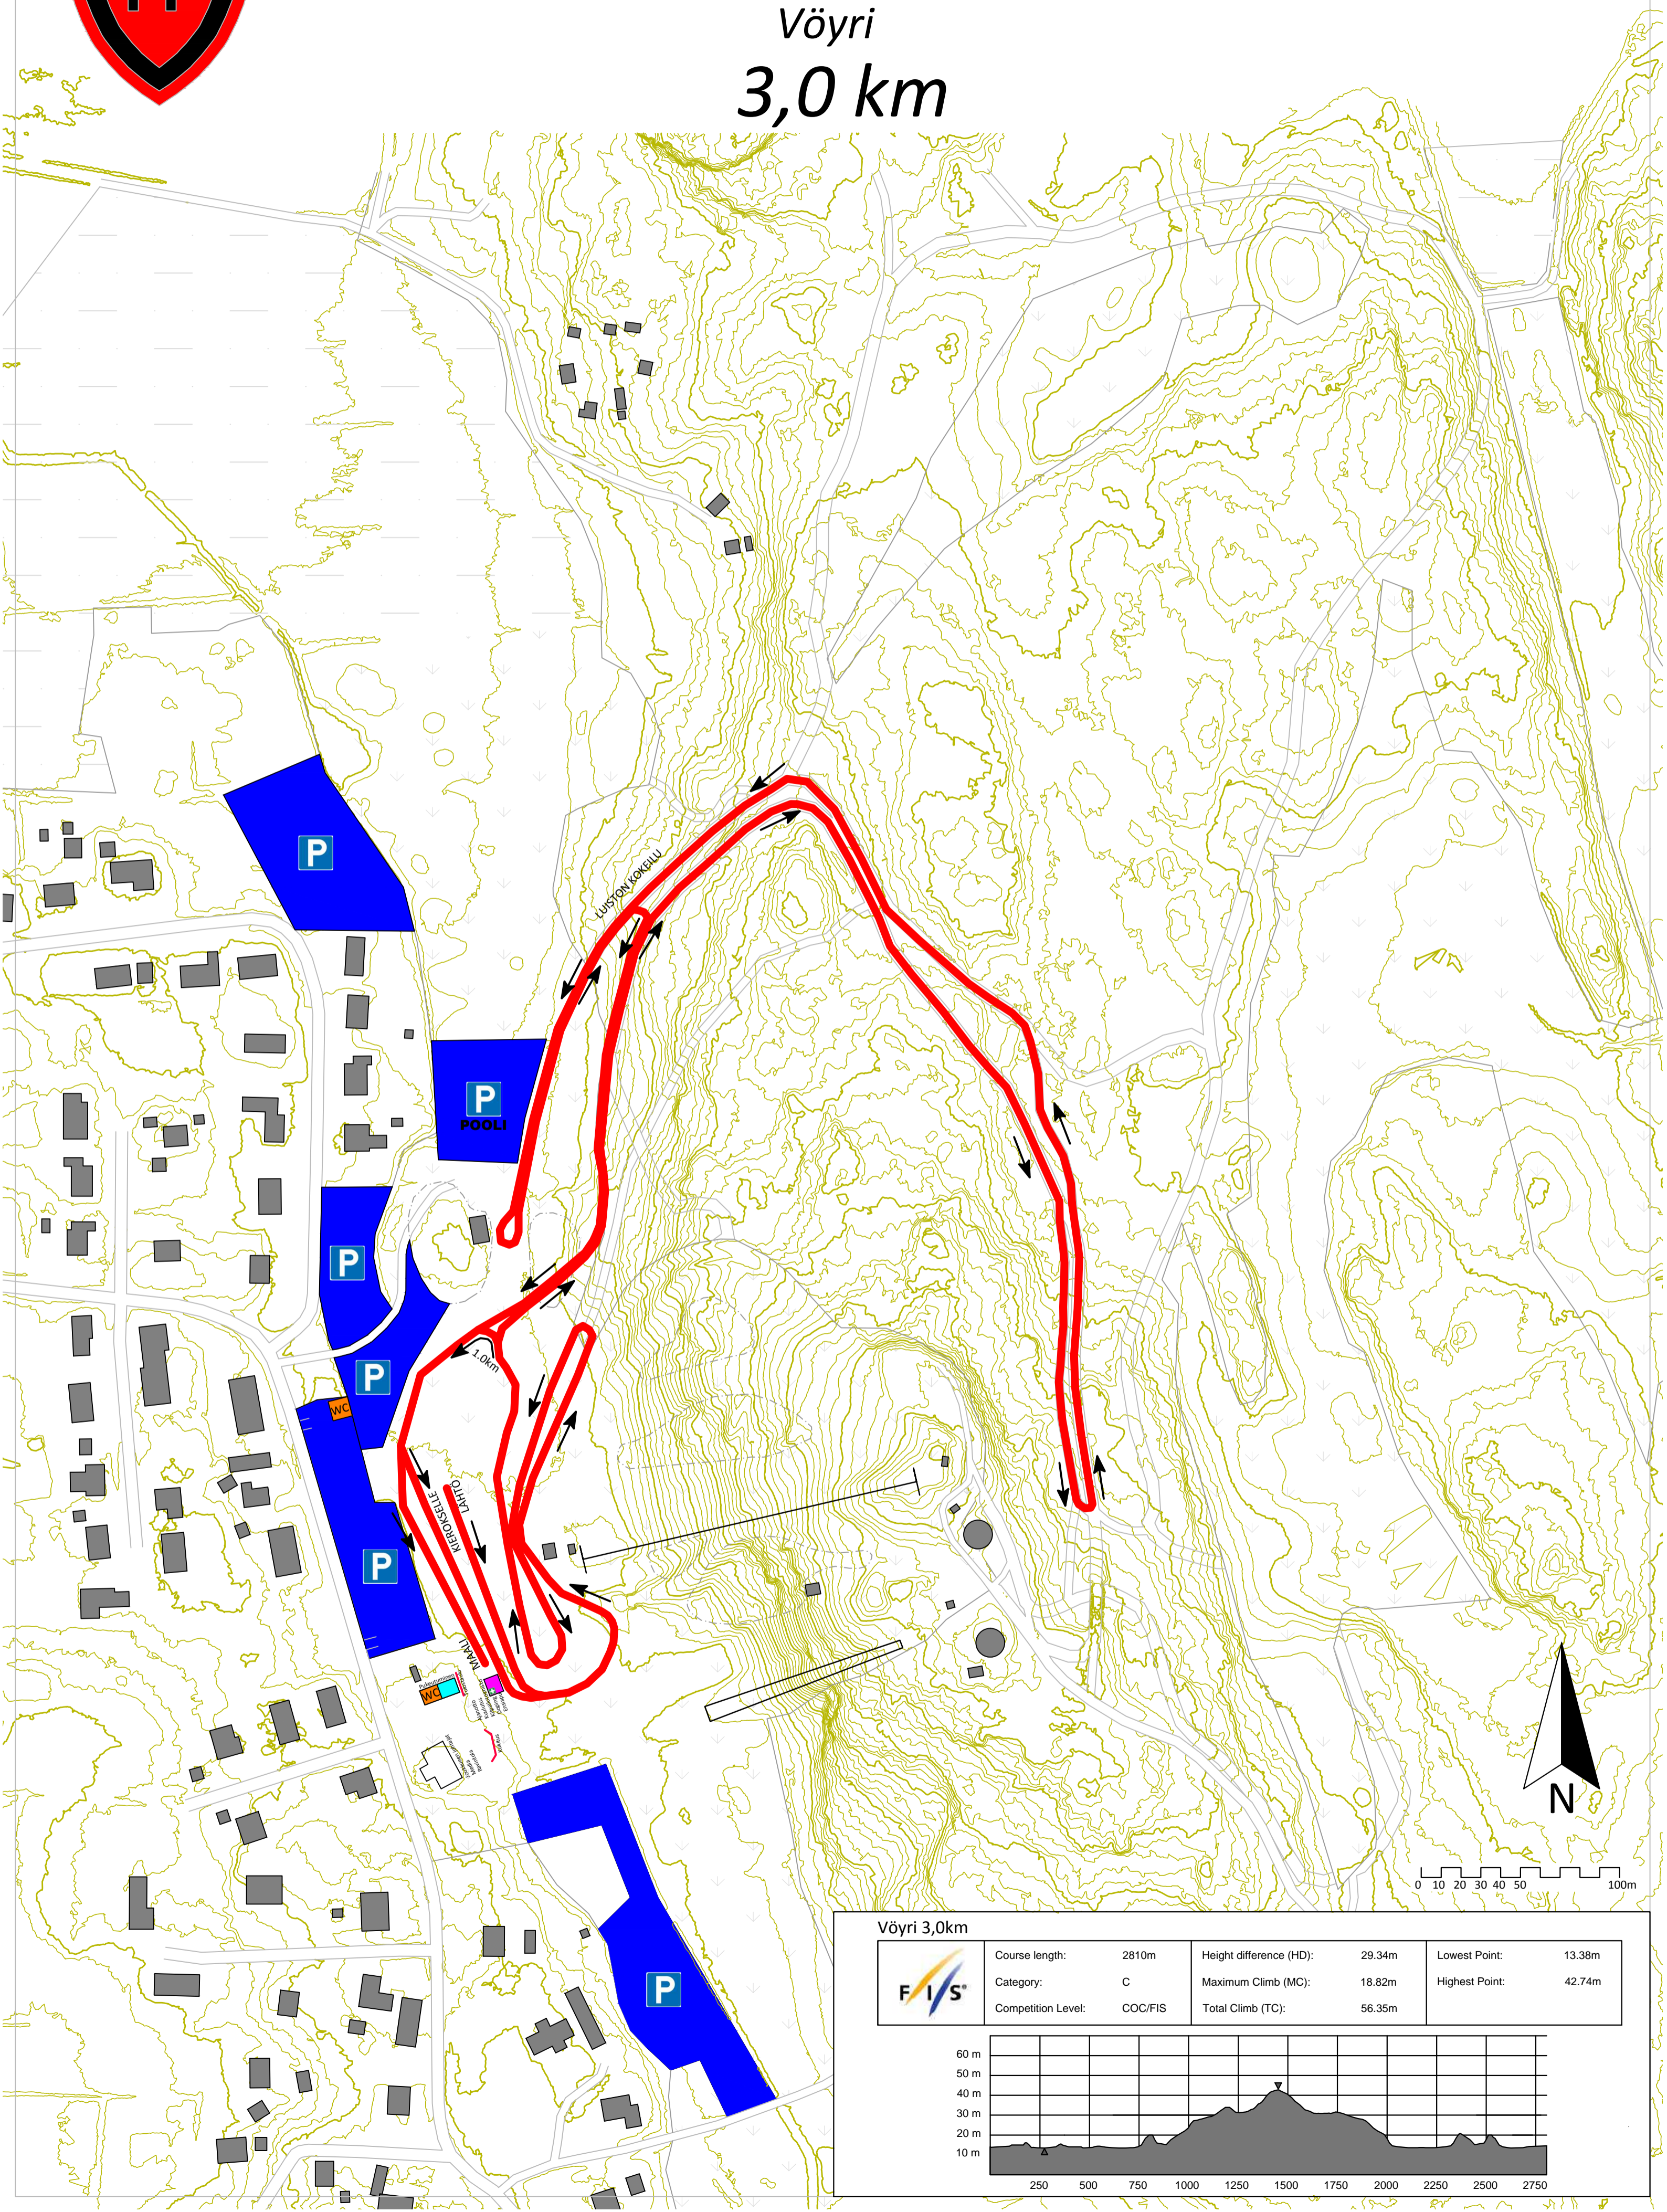

VÖRÅSPELEN / VÖYRIN KISAT

Vöyri
3,0 km

Vöyri 3,0km

	Course length:	2810m	Height difference (HD):	29.34m	Lowest Point:	13.38m
	Category:	C	Maximum Climb (MC):	18.82m	Highest Point:	42.74m
	Competition Level:	COC/FIS	Total Climb (TC):	56.35m		